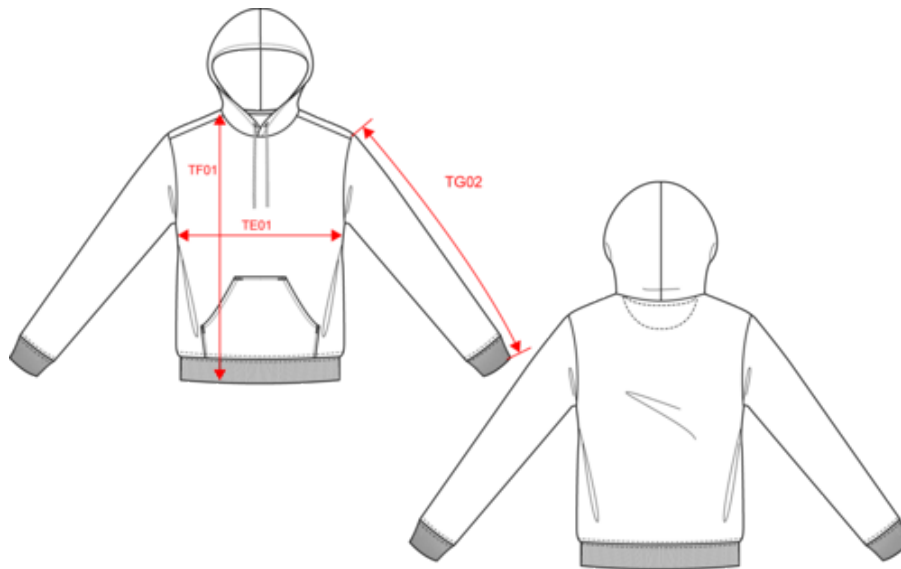

About

- Soft to the touch.
- Resistance to washing.
- No label: 100% customisable for your project.

100% organic cotton. Combed cotton. Regular fit with dropped shoulders. Enzyme-washed. Brushed 3-yarn fleece. 1/2 circle in the back. Kangaroo pocket. Tone-on-tone lined hood in the main material. Overstitching around the hood to keep the drawstring in place. Flat organic cotton drawstring with a stitched finish. Tone-on-tone jersey taped neck inside the neckline. 1 x 1 ribbed finish at the cuffs and bottom hem, tubular assembly for a better finish. Single overstitching at pocket opening.

Dimensions (cm)

Measurements in cm	XXS	XS	S	M	L	XL	XXL	3XL
TE01 - 1/2 chest width at 1.5cm below armhole	48.00	51.00	54.00	57.00	60.00	63.00	66.00	69.00
TF01 - Total height from HSP	66.00	68.00	70.00	72.00	74.00	76.00	78.00	80.00
TG02 - Long sleeve length	57.50	58.50	59.50	60.50	61.50	62.50	63.50	64.50