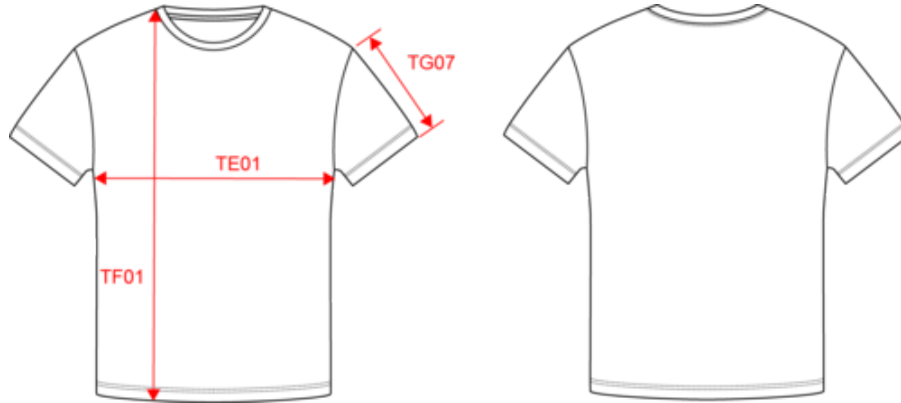

100% organic cotton. Combed cotton. Regular fit with dropped shoulders. Side seams. Enzyme-washed. 1x1 ribbed neckline. Shoulders reinforced in main material. Double over stitching on cuffs and hem. This product is traceable thanks to Aware™ technology. From the start of the production process, Aware™ physical tracers, which act as a unique fingerprint, are integrated into the raw material. These tracers carry a unique, tamper-proof code, enabling the product to be authenticated by an Aware™ scanner. This information is then recorded in the blockchain, enabling the life of the product to be traced. The data is made public by a QR Code affixed to a label that gives access to the garment's digital passport, offering complete visibility of the production process and guaranteeing transparent management of the textile supply chain.

 200 g/m<sup>2</sup>

Sizes

 XXS XS S M L XL XXL 3XL

More information

<b>Logistic</b>	<b>Country of origin</b>	<b>Customs code</b>
 10	 BD - Bangladesh	 61091000

Colours

							
Antique Rose	Black	Ivory	Navy Blue	Organic Khaki	Peacock Green	Wet Sand	White

Certifications

NS330

Unisex eco-friendly dropped shoulders t-shirt

Dimensions (cm)

Measurements in cm	XXS	XS	S	M	L	XL	XXL	3XL
TE01 - 1/2 chest width at 1.5cm below armhole	46.00	49.00	52.00	55.00	58.00	61.00	64.00	67.00
TF01 - Total height from HSP	67.00	69.00	71.00	73.00	75.00	77.00	79.00	81.00
TG07 - Short sleeve length	17.50	18.00	18.50	19.00	19.50	20.00	20.50	21.00