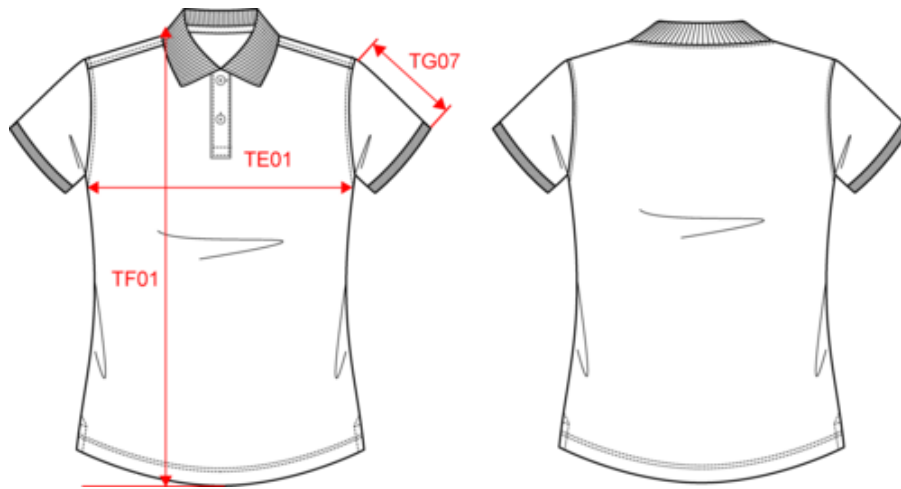

About

- Enzyme-washed for a perfectly clear and smooth printing surface.
- No label: 100% customisable for your brand.
- Comfortable piqué knit.

100% organic cotton. Straight fit. Combed cotton. Piqué knit. Enzyme-washed. Side slits. 1 x 1 rib neckline and cuffs. Two-button placket with ribbed finish. Pearly contrasting recycled plastic buttons. Tone-on-tone taped neck finish in the main material inside the collar. Backing at the shoulders in the main material. Twin-needle finish on bottom hem.

 220 g/m² 

Sizes

 XS S M L XL XXL

More information

Logistic

 5

Country of origin

 30

BD - Bangladesh

Customs code

61061000

Colours

-  Black
-  Blue Sapphire
-  Ivory
-  Moon Grey Heather
-  Navy Blue
-  Organic Khaki
-  Peacock Blue
-  Poppy Red
-  Wet Sand
-  White

Certifications

NS208
Eco-friendly ladies' pique knit polo shirt

Dimensions (cm)

Measurements in cm	XS	S	M	L	XL	XXL
TG07 - Short sleeve length	15.25	16.00	16.75	17.50	18.25	19.00

NS208

Eco-friendly ladies' pique knit polo shirt

Colours information

Black
 RVB : 35,35,37
 Pantone C : Black
 Pantone TCX : 19-4004TCX