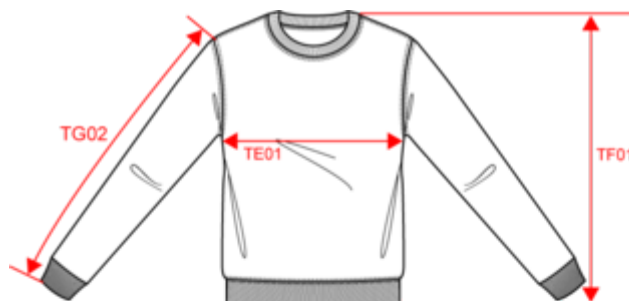

Measurements in cm	XS	S	M	L	XL	XXL	3XL	4XL
TE01 - 1/2 chest width at 1.5cm below armhole	49.00	52.00	55.00	58.00	61.00	64.00	67.00	70.00
TF01 - Total height from HSP	69.00	71.00	73.00	75.00	77.00	79.00	81.00	83.00
TG02 - Long sleeve length	59.00	60.50	62.00	63.50	65.00	66.50	68.00	69.50