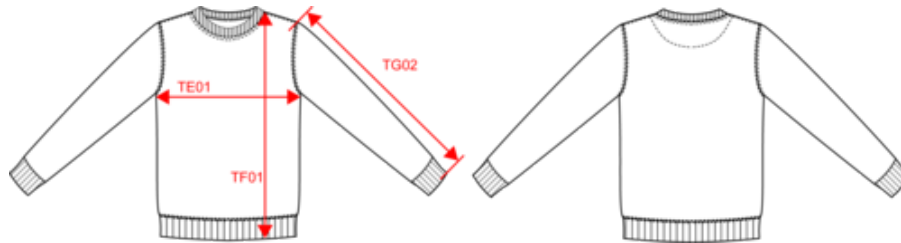

85% cotton/15% polyester. Made from 85% organic cotton and 15% post-consumer recycled polyester. 100% cotton outer surface. LSF (Low Shrinkage Fleece) 3-thread brushed fleece. Combed cotton. Enzyme-washed. Straight fit. 1x1 ribbed neck, cuffs and hem in tubular assembling for a better finish. Matching jersey taped neck and half-moon finish inside neck. Twin needle stitching at neck, cuffs and hem. No brand label at neck, size tab only for ease of rebranding. Average weight size L : 422g.

KARIBAN

K4025

Eco-friendly crew neck sweatshirt

Dimensions (cm)

Measurements in cm	XS	S	M	L	XL	XXL	3XL	4XL	5XL
TE01 - 1/2 chest width at 1.5cm below armhole	48.00	51.00	54.00	57.00	60.00	63.00	66.00	69.00	72.00
TF01 - Total height from HSP	66.00	68.00	70.00	72.00	74.00	76.00	78.00	80.00	82.00
TG02 - Long sleeve length	65.00	66.00	67.00	68.00	69.00	70.00	71.00	72.00	73.00