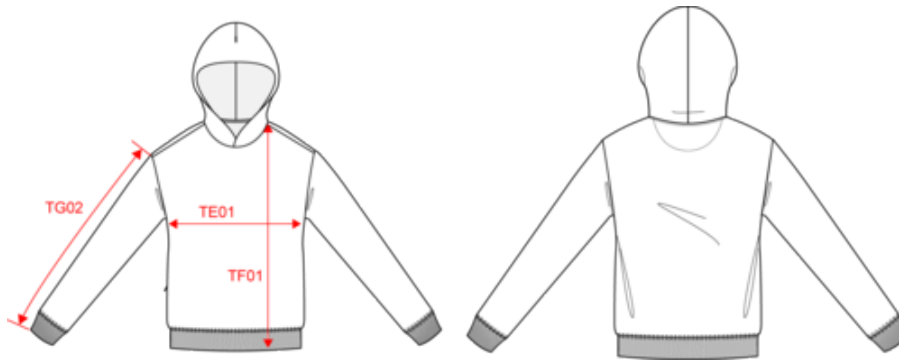

KARIBAN

K4018

Unisex oversized fleece hoodie

Dimensions (cm)

Measurements in cm	XXS	XS	S	M	L	XL	XXL	3XL
TE01 - 1/2 chest width at 1.5cm below armhole	50.00	53.00	56.00	59.00	62.00	65.00	68.00	71.00
TF01 - Total height from HSP	65.00	67.00	69.00	71.00	73.00	75.00	77.00	79.00
TG02 - Long sleeve length	54.00	54.75	55.50	56.25	57.00	57.75	58.50	59.25